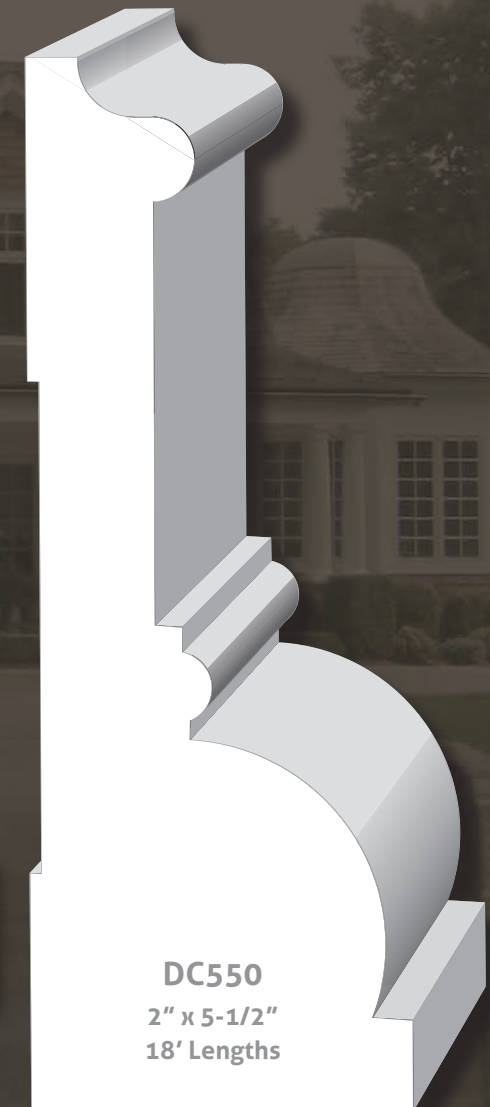

DC400

DC412

DC450

DC400
1-5/16" x 4"
18' Lengths

DC412
1-7/16" x 4-1/2"
18' Lengths

DC450
1-5/8" x 4-1/2"
18' Lengths

CASINGS

DCWC5

DCLK5

DC499

DCAS5

DC512

DC550

DCWC5
1-1/2" x 4-7/8"
18' Lengths

DCLK5
1-1/2" x 5"
18' Lengths

DC499
1-5/8" x 5"
18' Lengths

DCAS5
1-3/4" x 5-1/2"
18' Lengths
* Also used as Chair Rail

DC512
1-3/4" x 5-1/2"
18' Lengths

DC550
2" x 5-1/2"
18' Lengths

BASES

DCB525
13/16" x 5-1/4"
18' Lengths

DCBB5
3/4" x 5-1/2"
18' Lengths

DCB534
13/16" x 5-3/4"
18' Lengths

DCB714
1" x 7-1/4"
18' Lengths

DCB525

DCBB5

DCB534

DCB714

DCB775
1-1/16" x 7-3/4"
18' Lengths

DCB8
1" x 8"
18' Lengths

DCB825
1-5/16" x 8-1/4"
18' Lengths