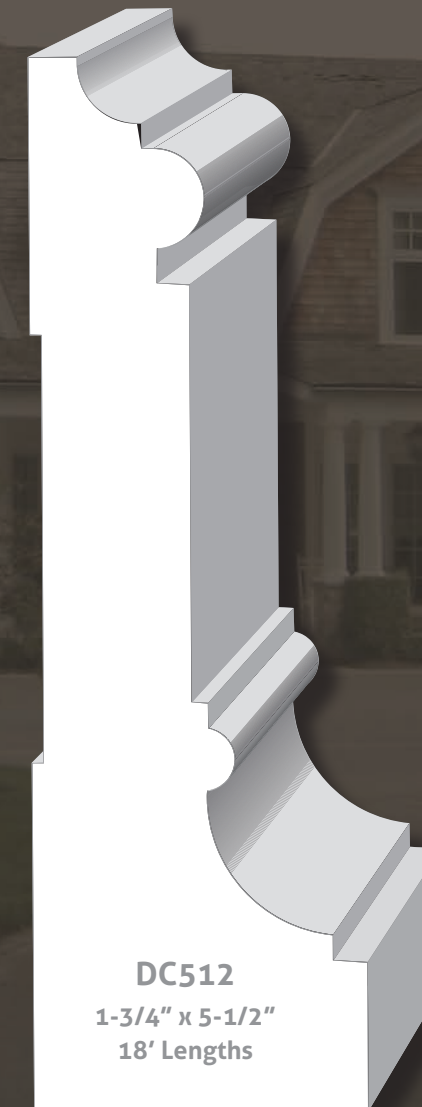

DC400

DC412

DC450

DC400
1-5/16" x 4"
18' Lengths

DC412
1-7/16" x 4-1/2"
18' Lengths

DC450
1-5/8" x 4-1/2"
18' Lengths

CASINGS

DCWC5

DCLK5

DC499

DCAS5

DC512

DC550

DCWC5
1-1/2" x 4-7/8"
18' Lengths

DCLK5
1-1/2" x 5"
18' Lengths

DC499
1-5/8" x 5"
18' Lengths

DCAS5
1-3/4" x 5-1/2"
18' Lengths
* Also used as Chair Rail

DC512
1-3/4" x 5-1/2"
18' Lengths

DC550
2" x 5-1/2"
18' Lengths

BASES

DCB525
13/16" x 5-1/4"
18' Lengths

DCBB5
3/4" x 5-1/2"
18' Lengths

DCB534
13/16" x 5-3/4"
18' Lengths

DCB714
1" x 7-1/4"
18' Lengths

DCB525

DCBB5

DCB534

DCB714

DCB775
1-1/16" x 7-3/4"
18' Lengths

DCB8
1" x 8"
18' Lengths

DCB825
1-5/16" x 8-1/4"
18' Lengths