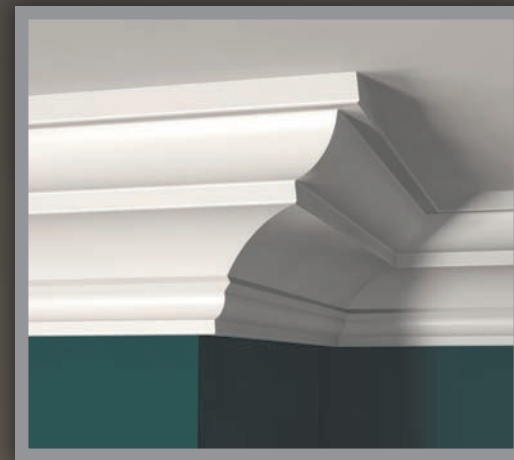

DC450 Casing and DCB8 Base

DCLK5 Casing and DCB775 Base

DCWC5 Casing and DCB534 Base

COVES/CROWNS

DCR512
13/16" x 5-1/2"
18' Lengths

DCR612
1" x 6-1/2"
18' Lengths

DCR558
1-5/16" x 5-5/8"
18' Lengths

DCR634
1-3/4" x 6-3/4"
18' Lengths