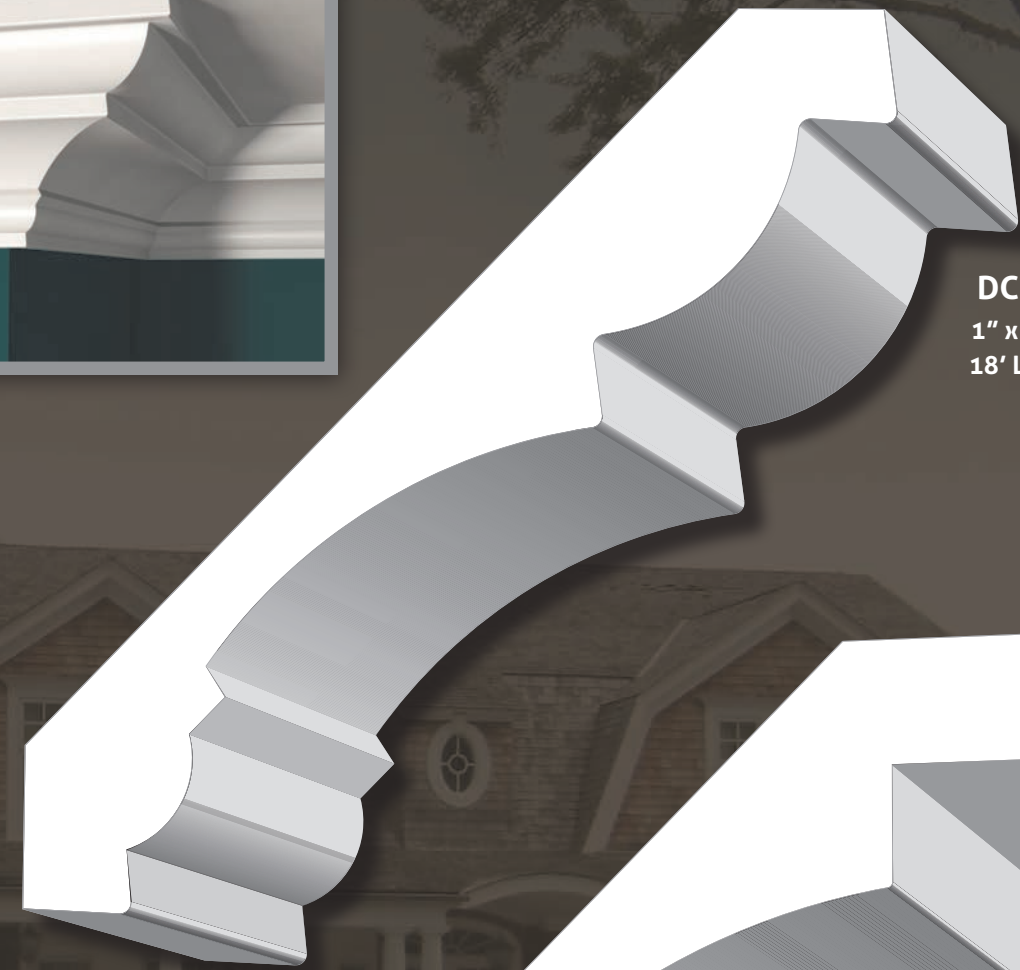

DC450 Casing and DCB8 Base

DCLK5 Casing and DCB775 Base

DCWC5 Casing and DCB534 Base

COVES/CROWNS

DCR512
13/16" x 5-1/2"
18' Lengths

DCR612
1" x 6-1/2"
18' Lengths

DCR558
1-5/16" x 5-5/8"
18' Lengths

DCR634
1-3/4" x 6-3/4"
18' Lengths

COVES/CROWNS

COVES/CROWNS

DCR725
1-5/16" x 7-1/4"
18' Lengths

DCR814
1-5/16" x 8-1/4"
18' Lengths

DCR734
1-21/32" x 7-3/4"
18' Lengths

PRIMED POPLAR S4S

| NOMINAL SIZE | ACTUAL SIZE | SKU | NOMINAL SIZE | ACTUAL SIZE | SKU |
|--------------|--------------|-------------|--------------|-------------|--------------|
| 1 x 3 | 3/4 x 2-1/2 | D13POP-PRF | | | |
| 1 x 4 | 3/4 x 3-1/2 | D14POP-PRF | 5/4 x 4 | 1 x 3-1/2 | D544POP-PRF |
| 1 x 6 | 3/4 x 5-1/2 | D16POP-PRF | 5/4 x 6 | 1 x 5-1/2 | D546POP-PRF |
| 1 x 8 | 3/4 x 7-1/4 | D18POP-PRF | 5/4 x 8 | 1 x 7-1/4 | D548POP-PRF |
| 1 x 10 | 3/4 x 9-1/4 | D110POP-PRF | 5/4 x 10 | 1 x 9-1/4 | D5410POP-PRF |
| 1 x 12 | 3/4 x 11-1/4 | D112POP-PRF | 5/4 x 12 | 1 x 11-1/4 | D5412POP-PRF |
| 1 x 16 | 3/4 x 15-1/4 | D116POP-PRF | | | |
| 1 x 24 | 3/4 x 23-1/4 | D124POP-PRF | | | |