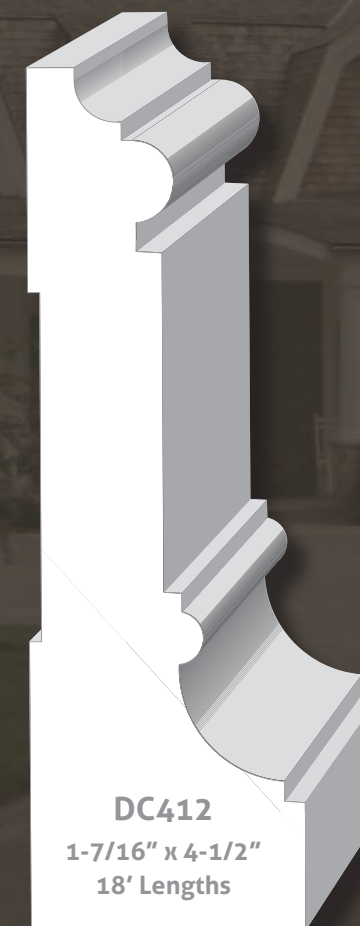

DC400

DC412

DC450

DC400
1-5/16" x 4"
18' Lengths

DC412
1-7/16" x 4-1/2"
18' Lengths

DC450
1-5/8" x 4-1/2"
18' Lengths

CASINGS

DCWC5

DCLK5

DC499

DCAS5

DC512

DC550

DCWC5
1-1/2" x 4-7/8"
18' Lengths

DCLK5
1-1/2" x 5"
18' Lengths

DC499
1-5/8" x 5"
18' Lengths

DCAS5
1-3/4" x 5-1/2"
18' Lengths
* Also used as Chair Rail

DC512
1-3/4" x 5-1/2"
18' Lengths

DC550
2" x 5-1/2"
18' Lengths

BASES

DCB525
13/16" x 5-1/4"
18' Lengths

DCBB5
3/4" x 5-1/2"
18' Lengths

DCB534
13/16" x 5-3/4"
18' Lengths

DCB714
1" x 7-1/4"
18' Lengths

DCB525

DCBB5

DCB534

DCB714

DCB775
1-1/16" x 7-3/4"
18' Lengths

DCB8
1" x 8"
18' Lengths

DCB825
1-5/16" x 8-1/4"
18' Lengths