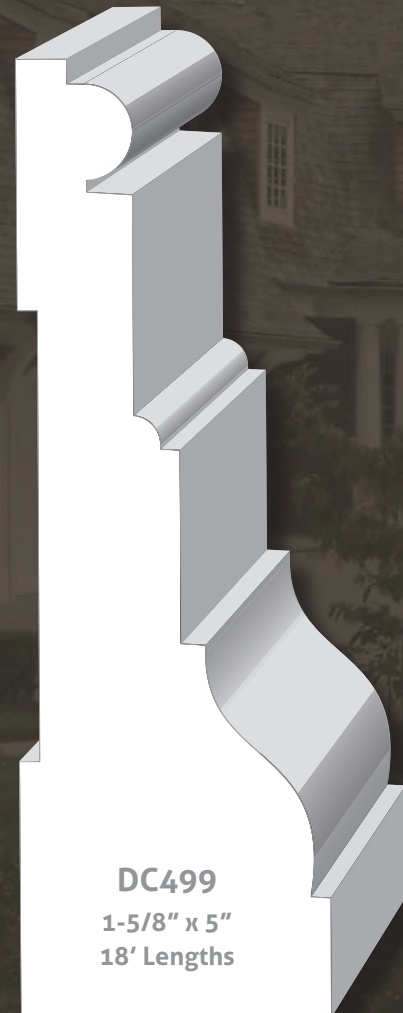

DC400

DC412

DC450

DC400
1-5/16" x 4"
18' Lengths

DC412
1-7/16" x 4-1/2"
18' Lengths

DC450
1-5/8" x 4-1/2"
18' Lengths

CASINGS

DCWC5

DCLK5

DC499

DCAS5

DC512

DC550

DCWC5
1-1/2" x 4-7/8"
18' Lengths

DCLK5
1-1/2" x 5"
18' Lengths

DC499
1-5/8" x 5"
18' Lengths

DCAS5
1-3/4" x 5-1/2"
18' Lengths
* Also used as Chair Rail

DC512
1-3/4" x 5-1/2"
18' Lengths

DC550
2" x 5-1/2"
18' Lengths

BASES

DCB525
13/16" x 5-1/4"
18' Lengths

DCBB5
3/4" x 5-1/2"
18' Lengths

DCB534
13/16" x 5-3/4"
18' Lengths

DCB714
1" x 7-1/4"
18' Lengths

DCB525

DCBB5

DCB534

DCB714

DCB775
1-1/16" x 7-3/4"
18' Lengths

DCB8
1" x 8"
18' Lengths

DCB825
1-5/16" x 8-1/4"
18' Lengths