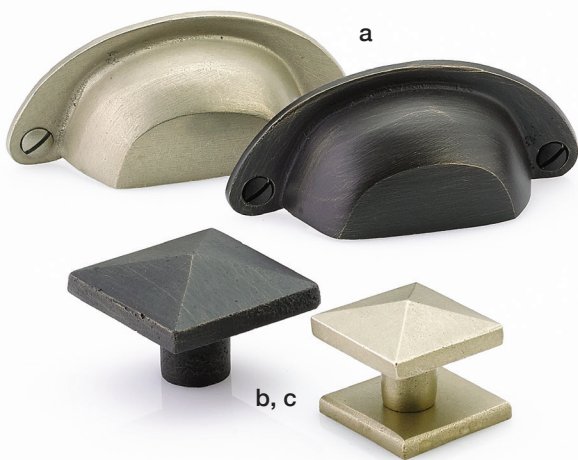

a. Ranch Bin Pull

Product Code	C-to-C	Overall	Projection
86326	3"	3 1/2"	1"
86327	4"	4 5/8"	1"

b. Square Knob

Product Code	Dimension	Projection
86145	1 1/4"	1"
86146	1 5/8"	1 1/8"

c. Square Back Plate for Knob

Product Code	Dimension	Thickness
86342	1 1/4"	1/8"

Finish Options:

FB

MB

TWB