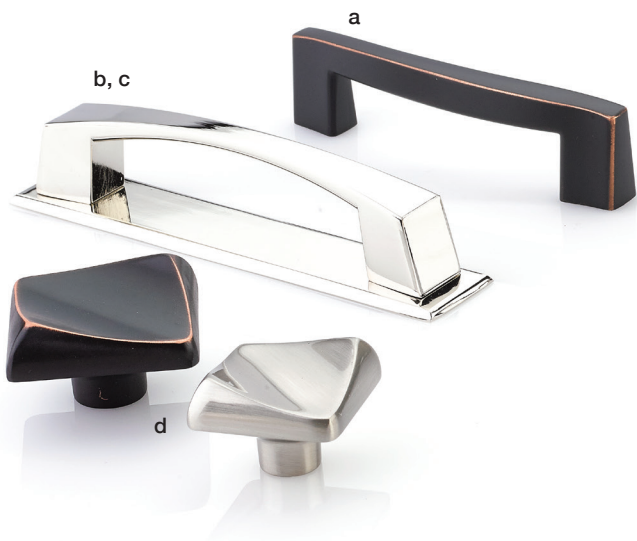

a. Bezier Pull

Product Code	C-to-C	Overall	Projection
86412	3 1/2"	4 1/8"	1"
86413	4"	4 3/4"	1 1/8"
86414	6"	6 3/4"	1 1/8"

b. Sweep Pull

Product Code	C-to-C	Overall	Projection
86406	3 1/2"	4 1/8"	1"
86407	4"	4 5/8"	1"
86486	5"	5 3/4"	1"
86408	6"	6 3/4"	1"
86409	8"	9 1/4"	1"
86487	10"	11 3/8"	1 1/8"
86488	12"	13 1/2"	1 1/4"

c. Neos Back Plate for Pull

Product Code	C-to-C	Overall
86419	4"	5 1/8" x 1"

d. Bezier Knob

Product Code	Dimension	Projection
86410	1 1/4"	1"
86411	1 5/8"	1"