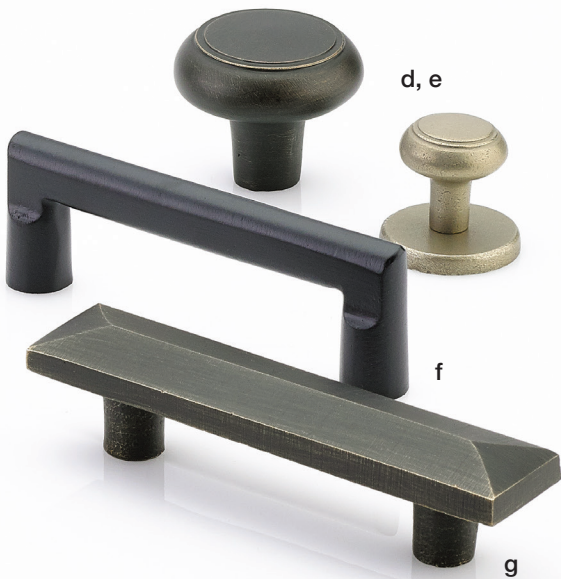

### b. Square Knob

Product Code	Dimension	Projection
86145	1 1/4"	1"
86146	1 5/8"	1 1/8"

### c. Square Back Plate for Knob

Product Code	Dimension	Thickness
86342	1 1/4"	1/8"

Finish Options:

FB

MB

TWB

#### **d. Barn Knob**

Product Code	Dimension	Projection
86338	1"	1"
86339	1 1/4"	1 1/8"
86340	1 3/4"	1 1/2"