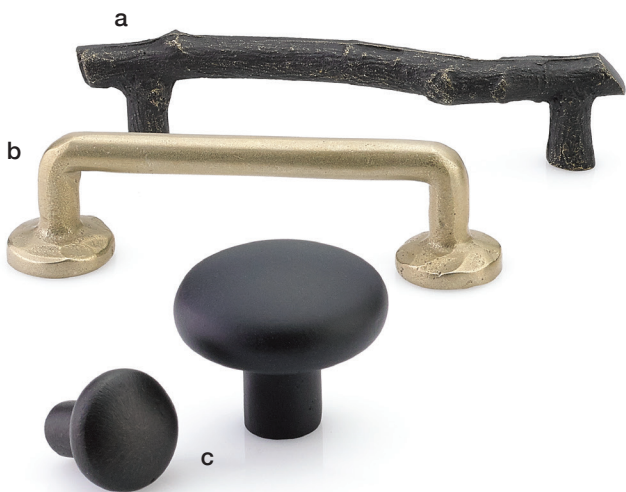

a. Twig Pull

Product Code	C-to-C	Overall	Projection
86061	3"	4 1/8"	1 1/4"
86062	3 1/2"	4 1/2"	1 1/4"
86063	4"	4 7/8"	1 1/4"
86252	6"	7 3/8"	1 1/4"

b. Rod Pull

Product Code	C-to-C	Overall	Projection
86054	3"	4"	1 1/4"
86055	3 1/2"	4 1/2"	1 1/4"
86056	4"	5"	1 1/4"
86253	6"	7"	1 1/4"

c. Round Knob

Product Code	Dimension	Projection
86057	1"	1"
86058	1 1/4"	1 1/8"
86117	1 3/4"	1 1/2"