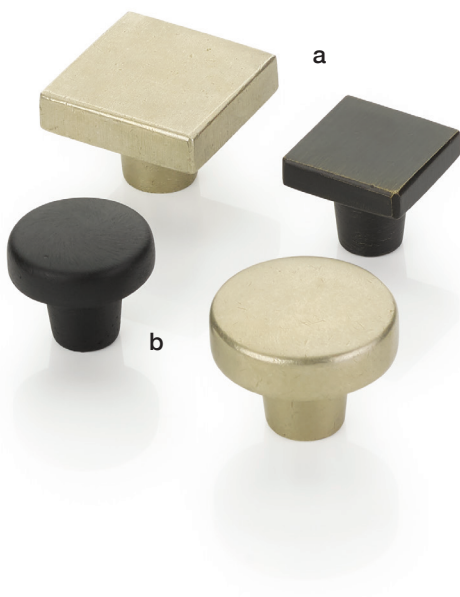

a. Rustic Modern Square Knob

Product Code	Dimension	Projection
86662	1 ¼"	1 ⅛"
86663	1 ⅝"	1 ¼"

b. Rustic Modern Round Knob

Product Code	Dimension	Projection
86660	1 ⅜"	1 ¼"
86661	1 ¾"	1 ⅜"

Finish Options:

FB

MB

TWB