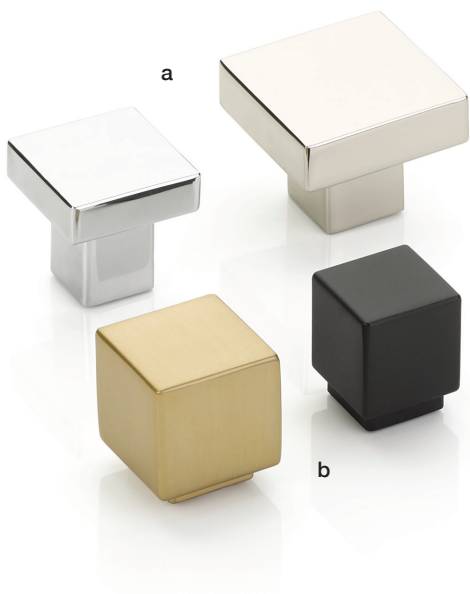

a. Hunter Knob

Product Code	Dimension	Projection
86702	1 ¼"	1 ¼"
86703	1 ⅝"	1 ¼"

b. Allerton Knob

Product Code	Dimension	Projection
86700	1"	1 ⅛"
86701	1 ⅛"	1 ¼"

Finish Options:

US4

US10B

US14

US15

US19

US26