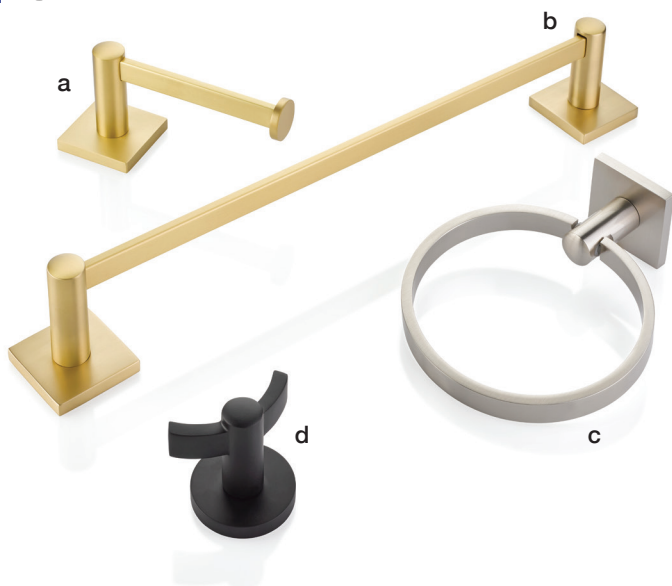

#### **f. Tuscany Bronze Fluted Appliance Pull**

Product Code	C-to-C	Overall	Projection
86347	12"	12 7/8"	2"
86348	18"	18 7/8"	2"

Finish Options:

FB

MB

Appliance Pulls

## MODERN BRASS