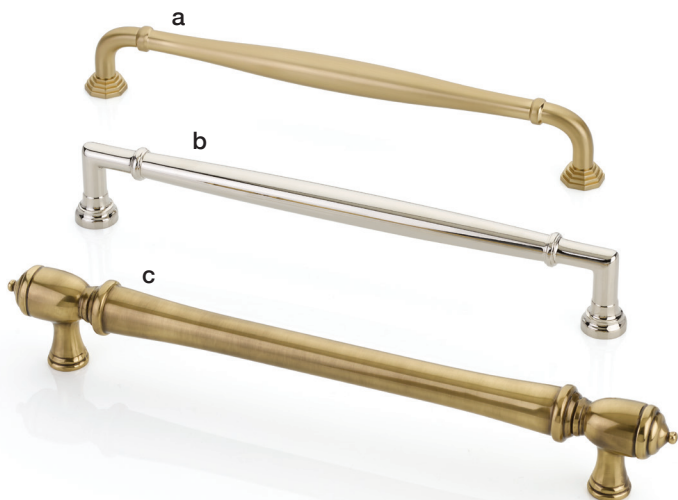

a. Blythe Appliance Pull

Product Code	C-to-C	Overall	Projection
86910	12"	12 ½"	2"
86911	18"	18 ½"	2"

b. Westwood Appliance Pull

Product Code	C-to-C	Overall	Projection
86912	12"	12 ½"	2"
86913	18"	18 ½"	2 ⅛"