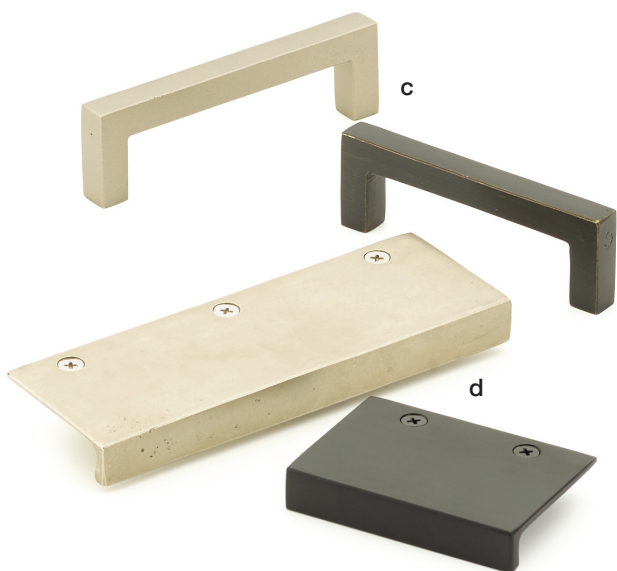

### b. Rustic Modern Round Knob

Product Code	Dimension	Projection
86660	1 ⅜"	1 ¼"
86661	1 ¾"	1 ⅜"

Finish Options:

FB

MB

TWB

### c. Rustic Modern Pull

Product Code	C-to-C	Overall	Projection
86667	3 1/2"	4"	1 3/8"
86668	4"	4 1/2"	1 3/8"
86669	5"	5 1/2"	1 3/8"
86670	6"	6 1/2"	1 3/8"
86671	8"	8 1/2"	1 3/8"
86672	10"	10 1/2"	1 3/8"
86673	12"	12 1/2"	1 3/8"