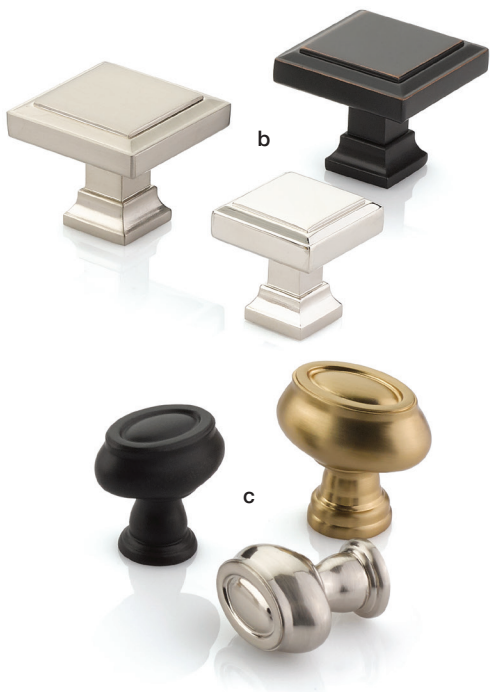

### a. Geometric Rectangular Pull

Product Code	C-to-C	Overall	Projection
86299	3"	4 1/4"	1 1/8"
86300	3 1/2"	4 5/8"	1 1/8"
86301	4"	5 1/4"	1 1/8"
86492	5"	6 1/4"	1 1/8"
86302	6"	7 1/4"	1 1/8"
86303	10"	11 1/4"	1 1/8"
86493	12"	13 1/4"	1 1/8"

#### Finish Options:

US4

US10B

US14

US15

US19

US26

### **b. Geometric Square Knob**

Product Code	Dimension	Projection
86295	1 1/4"	1 1/4"
86296	1 5/8"	1 3/8"