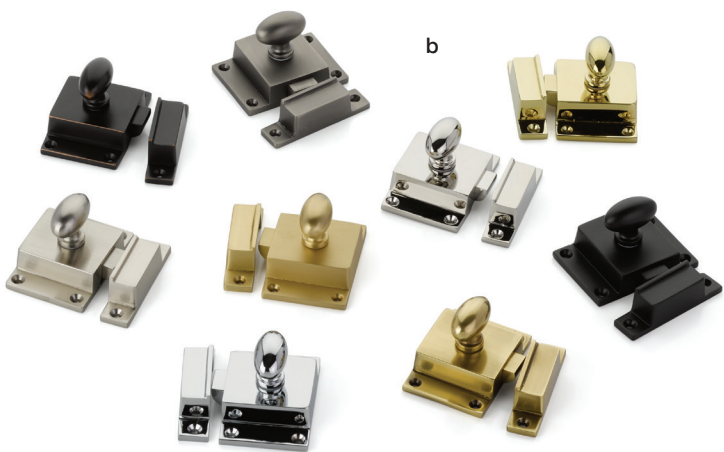

## Edge Pull

**a. Cabinet Edge Pull**

Product Code	C-to-C	Overall	Projection
87160	1"	1 1/2"	1 3/4"
87100	3"	4 1/4"	1 3/4"
87110	4"	5 1/4"	1 3/4"
87120	6"	7 1/4"	1 3/4"
87130	8"	9 1/4"	1 3/4"
87140	10"	11 1/4"	1 3/4"
87150	12"	13 1/4"	1 3/4"

## Finish Options:

US4

US10B

US14

US15

US19

US26

**b. Cabinet Latch**