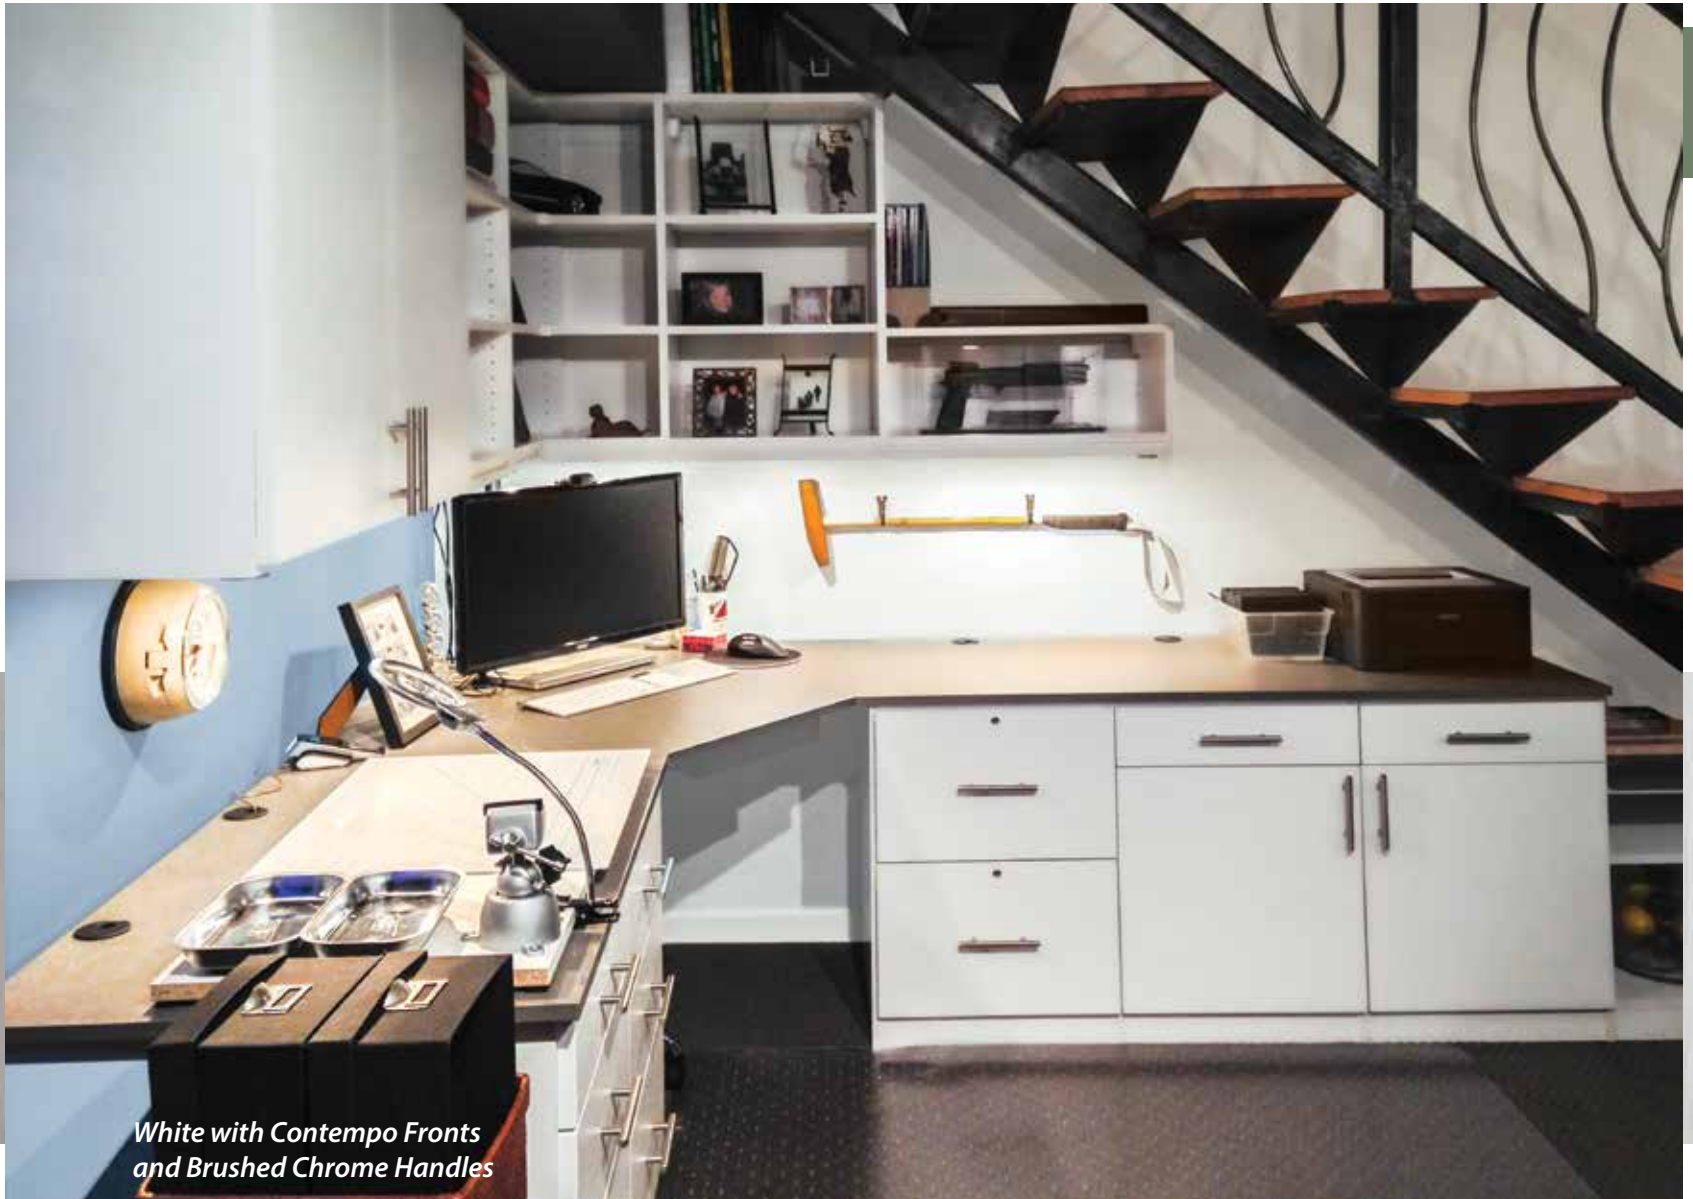

*White with Contempo Fronts
and Brushed Chrome Handles*