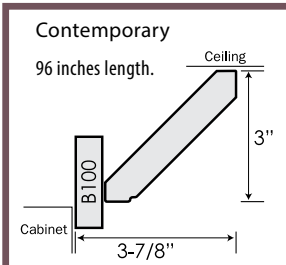

MDF MOULDINGS

CROWN

A140 ANGLED CROWN MOULDING