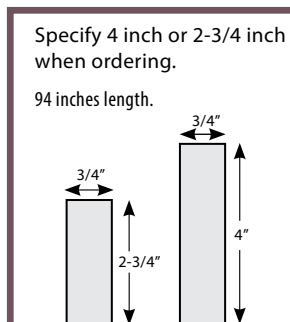

BASE

A104 BASE SHOE
(Use for Both Base and Scribe)

A103 BASE SHOE
(Use for Both Base and Scribe)

FLUTES
Flutes can be ordered up to 94 inches height, with or without rosettes

A121 BASE SHOE

B100 FOR BASE SLAB