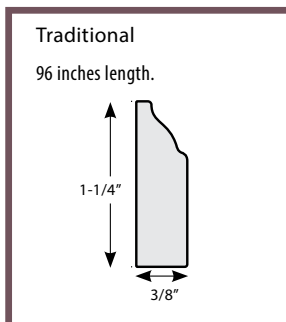

BASE

A104 BASE SHOE
(Use for Both Base and Scribe)

A103 BASE SHOE
(Use for Both Base and Scribe)

FLUTES
Flutes can be ordered up to 94 inches height, with or without rosettes

A121 BASE SHOE

B100 FOR BASE SLAB