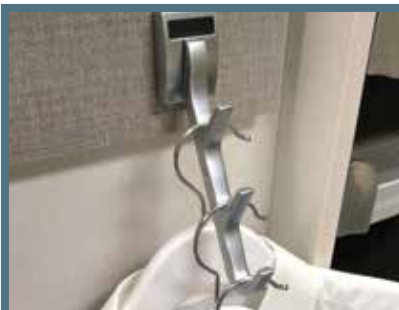

PC | BC | SG | ORB | MG

ELITE WATERFALL HOOK