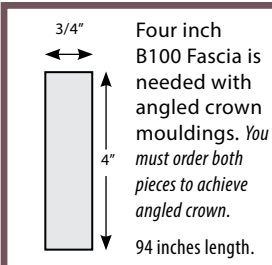

B100 FOR FASCIA
(Use Alone or With Angled Crown)

The devil is in the details. Attention to the little things delivers a flawless storage system that will serve you with beauty and functionality for many years.

Moulding:

Every home is unique and contains imperfections that need to be addressed. We recommend applying base and crown moulding when walls, ceilings and floors might not be straight to eliminate gapping.

BASE