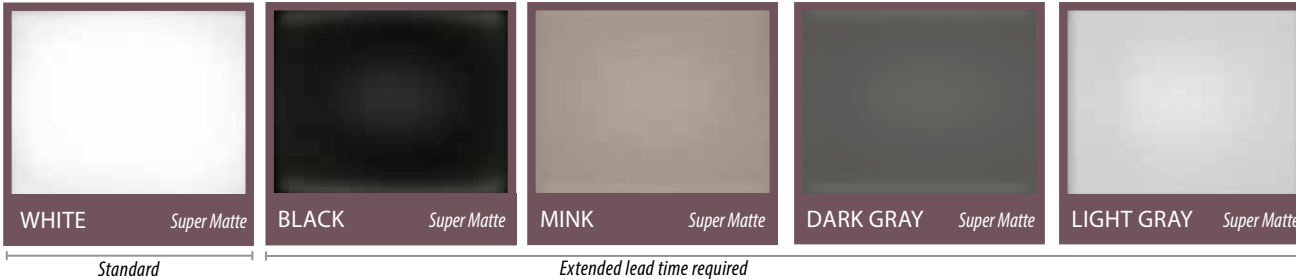

GROUP 6

Super Matte – Two sided laminate with a look similar to painted wood

OPTIONS

* Doors and drawers in Ultra High Gloss or Super Matte laminates require flat fronts. These colors are available with cleat crown and cleat base moulding.