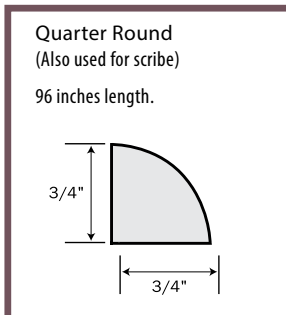

A104 BASE SHOE
(Use for Both Base and Scribe)