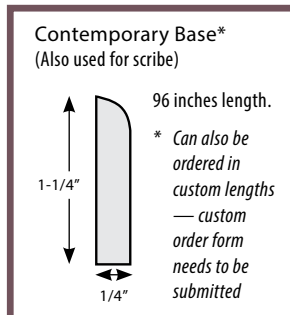

A103 BASE SHOE
(Use for Both Base and Scribe)