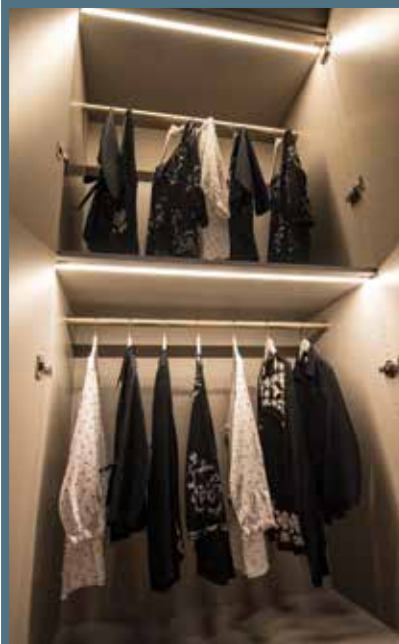

LIGHTING & ELECTRICAL ACCESSORIES

LED STRIP LIGHTING Horizontal
For Shelves & Above Hanging